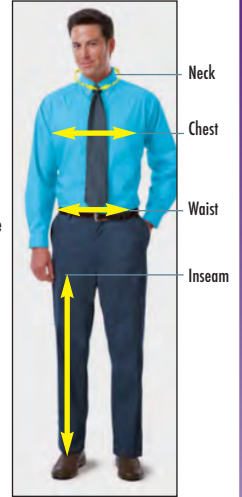

**FITS FOR YOUR ENTIRE TEAM**

**HOW TO MEASURE**

**MEN'S CLASSIC FIT**  
Standard fit  
Roomy across chest & shoulder  
Straight through body

**MEN'S RELAXED FIT**  
Wider cut across shoulder & chest

**LADIES CLASSIC FIT**  
Standard fit  
Straighter through body  
Standard length

**LADIES FEMININE FIT**  
Contoured Sides  
Shorter sleeves  
Trimmer fit

**LADIES FULL FIT**  
Fuller fit for more comfort

Also ideal for Maternity

**Neck**  
Measure around neck just below larynx

**Chest**  
Measure across fullest part of chest under arms

**Waist**  
Measure natural waistline above top of hip bones

**Sleeve**  
Measure from center of back of neck, across shoulders, down to cuff

**Inseam**  
Measure similar pants that fit well, from the crotch seam to top of shoe to be worn

**HOW TO MEASURE - SIZE CHARTS**

**BODY MEASUREMENTS SHOWN BELOW, NOT GARMENT SPECS**

**SHIRTS & OUTERWEAR**

**MEN'S & ADULT UNISEX SIZES**

	MEN'S & ADULT UNISEX SIZES					BIG SIZES							
	XS	S	M	L	XL	2XL	3X	4X	5X	6X	7X	8X	9X-10X
NECK	14	14 - 14 1/2	15 - 15 1/2	16 - 16 1/2	17 - 17 1/2	18 - 18 1/2	19 - 19 1/2	19 1/2 - 20	20 - 20 1/2	20 1/2 - 21	21	21 1/2	22 1/2
CHEST	30-32	34-36	38-40	42-44	46-48	50-52	54-56	58-60	62-64	66-67	68-69	70-71	74-75
SLEEVE REG	31 1/2 - 32	32 1/2 - 33	33 1/2 - 34	34 1/2 - 35	35 1/2 - 36	36 1/2 - 37	37 1/2 - 38	37 1/2 - 38	37 1/2 - 38	37 1/2 - 38	37 1/2 - 38	37 1/2 - 38	37 1/2 - 38
SLEEVE TALL				36 1/2 - 37	37 1/2 - 38	38 1/2 - 39	39 1/2 - 40						